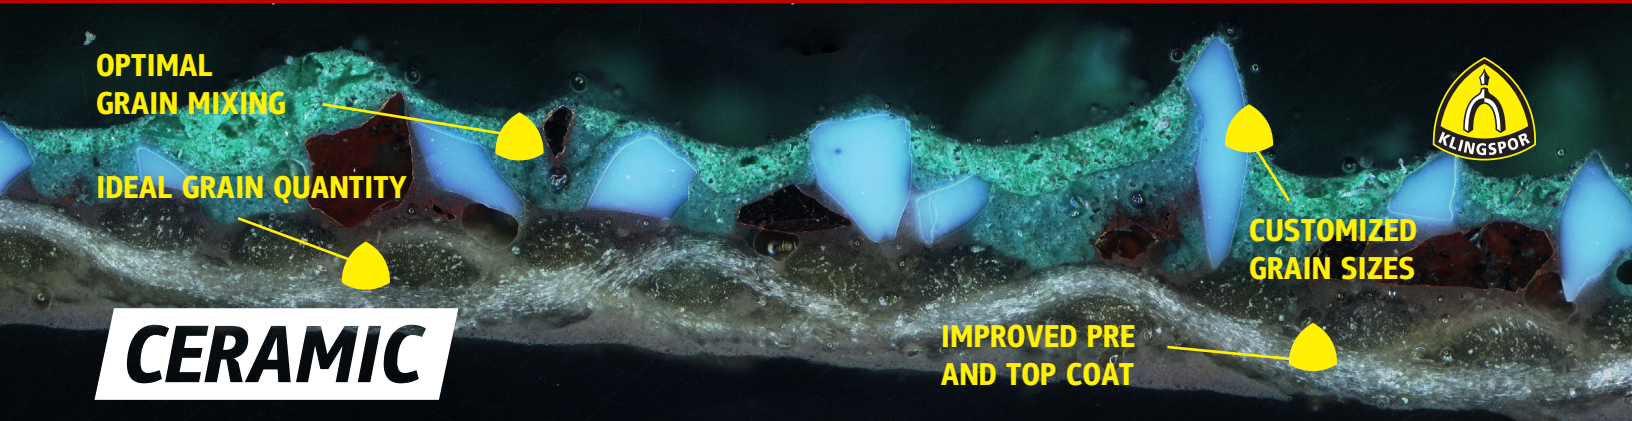

Abrasive cloth, multibond
CS 920 Y ACT
Belts with cloth backing for Stainless steel, High alloy steel